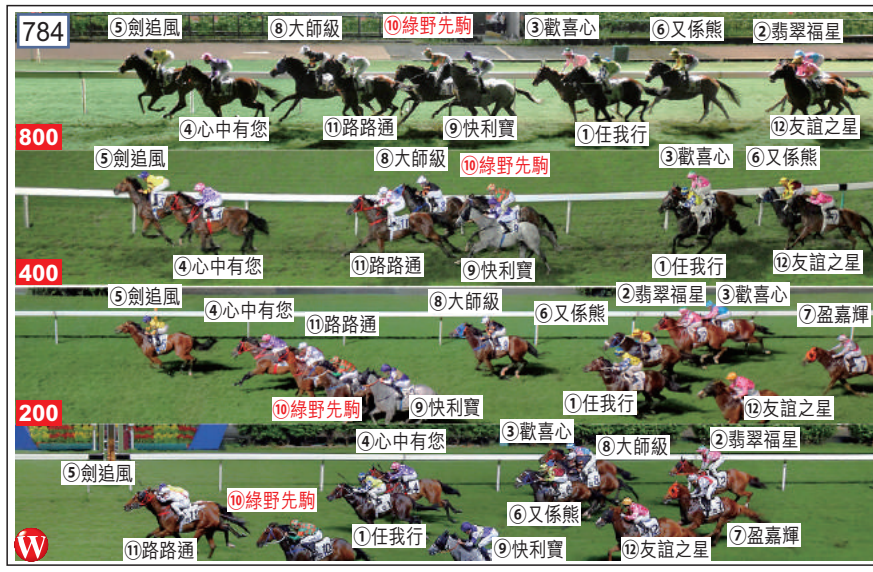

Table with columns for '位' (Position), '置' (Place), '位置' (Position), and '位置Q' (Position Q).

Table with columns for race numbers 1 through 12 and various numerical data points.

「活力飛彈」配潘頓排好位，路程有根據對手弱，所以大熱門順利取勝... 賽後提示 「開心兄弟」在「同歡樂」內側緊追競跑...

Table with columns for '獨贏' (Win), '連贏' (Place), '三重彩' (Trifecta), '單丁' (Single), '四連環' (Quintet), and '四重彩' (Quadrant).

Table with columns for '位' (Position), '置' (Place), '位置' (Position), and '位置Q' (Position Q).

Table with columns for race numbers 1 through 12 and various numerical data points.

「劍追風」匆匆再戰換陳嘉熙減磅，且放且留險勝省招牌，來季專攻同程... 賽後提示 進入直路時「綠野先駒」試圖向外移出至「快利寶」...

第7場 第三班(80-60分)

1200米

Table with columns: 上賽, 馬號/馬名, 騎師, 馬重, 磅, 廠, 分%, 配備, 檔, 走位, 名次, 距離, P30分, P10分, W30分, W10分, 頭段, 800, 400, 類, 賠率, 本身時間. Includes race results for horses like 飛霸龍, 盡開顏, 駿皇綵, etc.